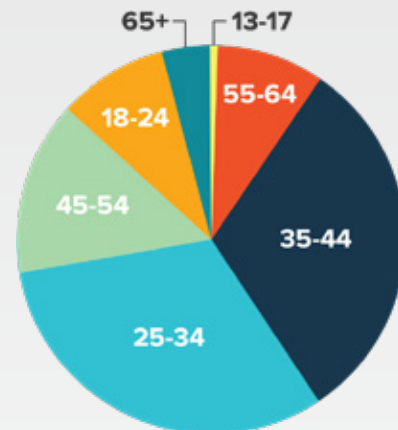

PROFESSIONALS

More likely to be employed in professional/technical or managerial positions.

ENTREPRENEURAL

More likely to own a business or be in an executive role.

ACTIVE

Can be found on the ski slopes, mountain biking trail, at health clubs, and on the dance floor.

CULTURALLY MINDED

Read a lot, travel, attend concerts, movies and eat out much more frequently than the average adult.

READER AGE

13-17	0.4%
18-24	9%
25-34	30%
35-44	31%
45-54	14%
55-64	9%
65+	4%

DEMOGRAPHICS